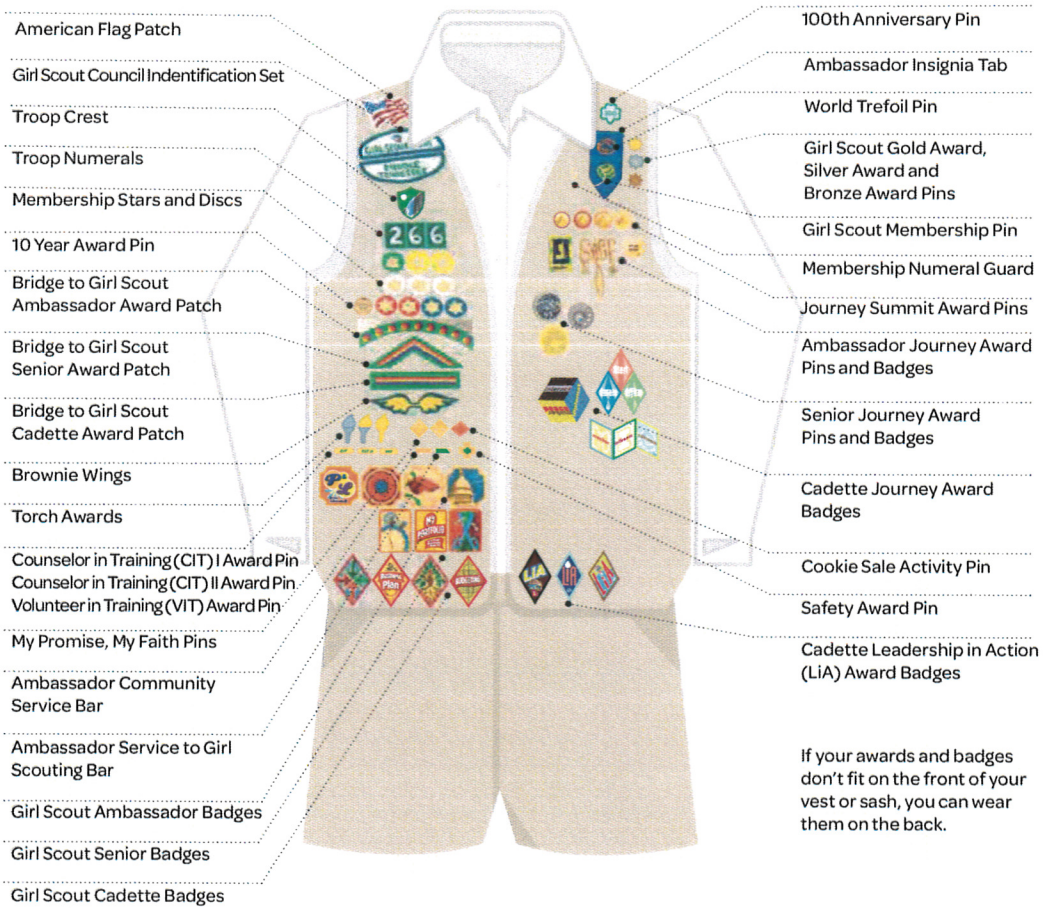

Girl Scout Ambassador Vest

Girl Scout Ambassador Sash

If your awards and badges don't fit on the front of your vest or sash, you can wear them on the back.

Place your Journey awards above your badges.